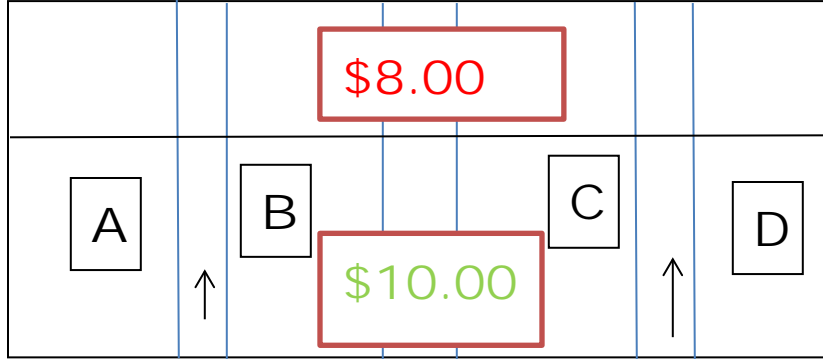

S

TRACTOR PULL

N

FRIDAY 6:30 P.M.

AA

DD

ADA

W ↑ X

Y ↑ Z

TRACK

GRANDSTAND ONLY
ABOVE ROW 9 UNDER COVER
ROW 18 AND BELOW HAVE BACKS

PIT $15.00

2018